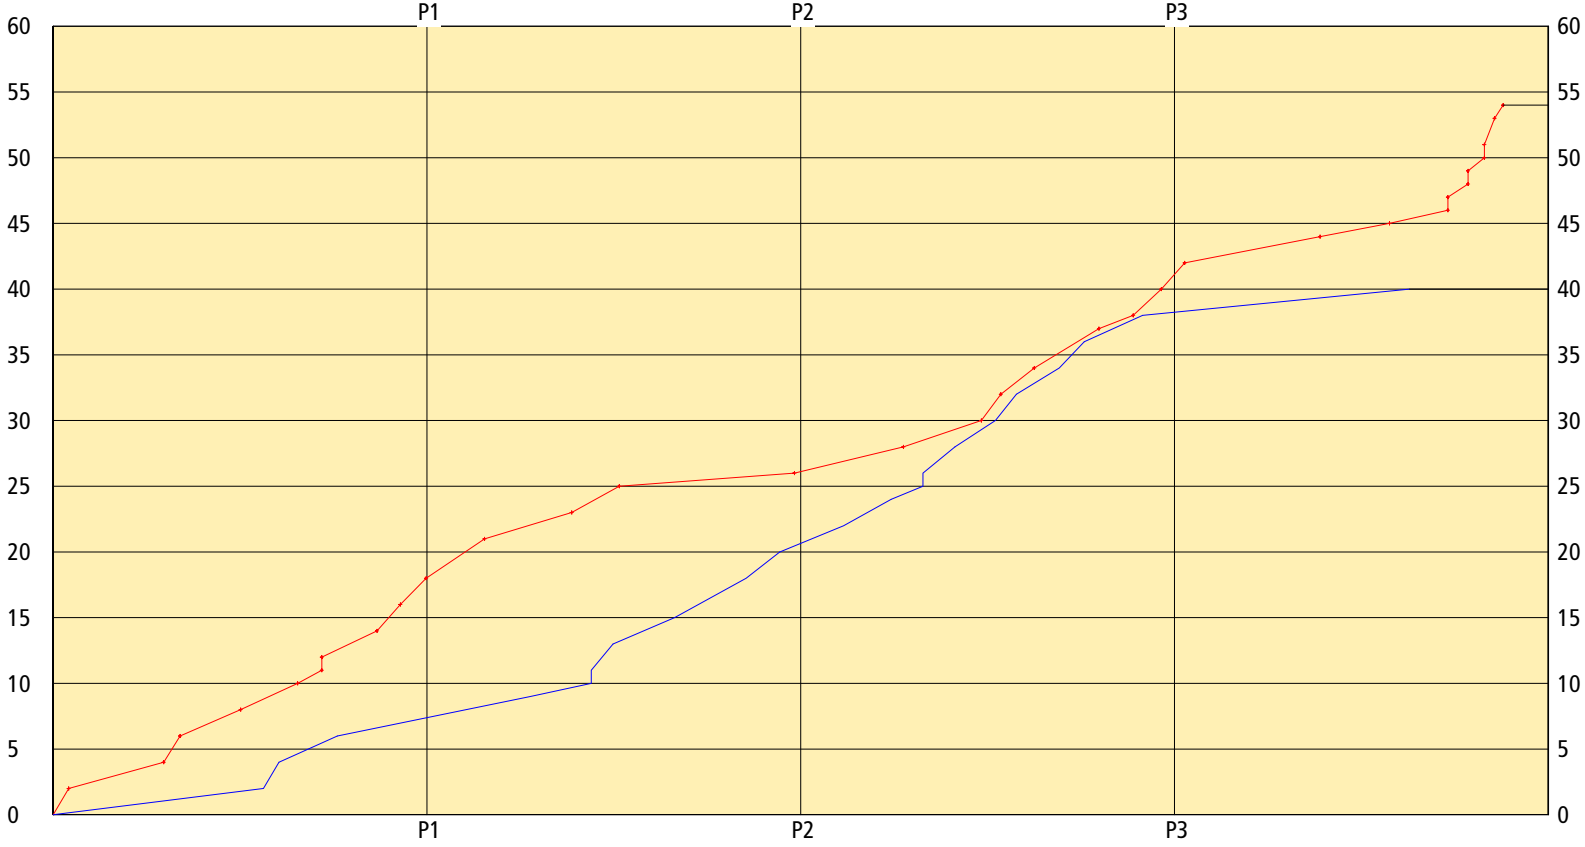

Franklin Simpson

2FG 8/13 (61.5%)	16	Pts/Shot 1.08
3FG 1/5 (20.0%)	3	2nd Eff Pts 2
TFG 9/18 (50.0%)		Pts off TO's 4
FT 9/16 (56.3%)	9	3Pt Eff -21.0
Scoring Distribution: 2FG 57.1% 3FG 10.7% FT 32.1%		

2008 Houchens/KHSAA Girls' Sweet 16 - Scoring Timeline Report
 Simon Kenton Lady Pioneers vs. Franklin Simpson Lady Wildcats
 DATE: 03/13/2008 TIME: 6:30 pm CST SITE: Diddle Arena, Bowling Green, KY

Lady Pioneers

LEAD TIMELINE

Lady Wildcats

Lady Pioneers ——— SCORING TIMELINE
 Lady Wildcats ———

Largest Lead Sim 6 FS 21 (15 pts) Lead Changes 2 Number of Ties 5

2008 Houchens/KHSAA Girls' Sweet 16 - Play by Play Report - Scoring Only (pg 1)
Simon Kenton Lady Pioneers vs. Franklin Simpson Lady Wildcats
Date: 03/13/2008 Time: 6:30 pm CST Site: Diddle Arena, Bowling Green, KY Attendance: N