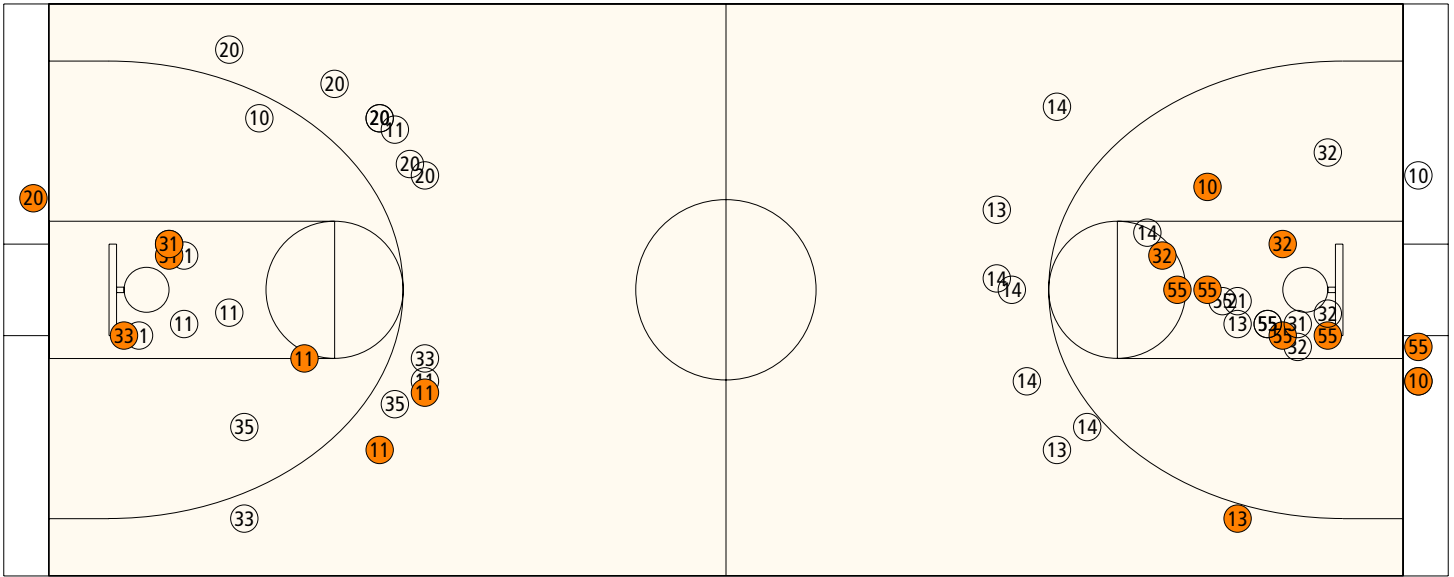

FIRST HALF

Simon Kenton

Shooting	Pts	Pts
2FG 6/12 (50.0%)	12	Pts/Shot 0.77
3FG 2/13 (15.4%)	6	2nd Eff Pts 7
TFG 8/25 (32.0%)		Pts off TO's 5
FT 2/2 (100%)	2	3Pt Eff -17.9
Scoring Distribution: 2FG 60.0% 3FG 30.0% FT 10.0%		

Franklin Simpson

Shooting	Pts	Pts
2FG 10/21 (47.6%)	20	Pts/Shot 0.84
3FG 1/8 (12.5%)	3	2nd Eff Pts 6
TFG 11/29 (37.9%)		Pts off TO's 7
FT 3/4 (75.0%)	3	3Pt Eff -19.2
Scoring Distribution: 2FG 76.9% 3FG 11.5% FT 11.5%