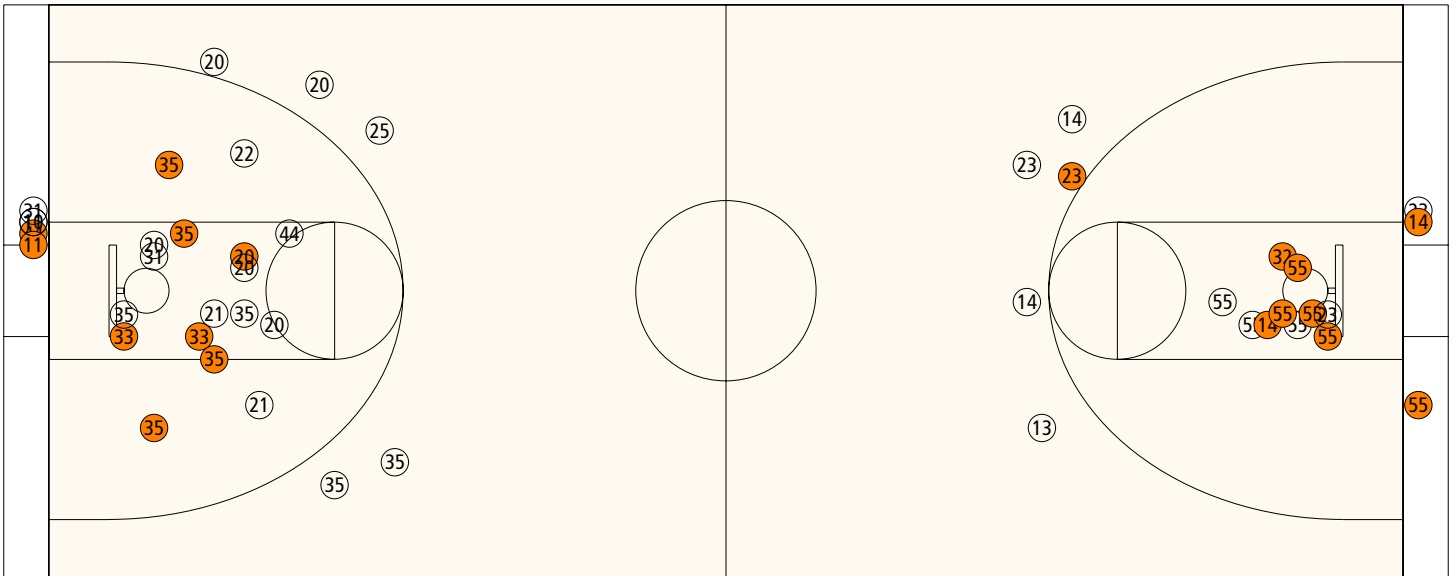

SECOND HALF

Simon Kenton

2FG 9/22 (40.9%)	18	Pts/Shot 0.71
3FG 0/5 (0.00%)	0	2nd Eff Pts 2
TFG 9/27 (33.3%)		Pts off TO's 2
FT 2/2 (100%)	2	3Pt Eff -27.3
Scoring Distribution: 2FG 90.0% 3FG 0.0% FT 10.0%		

Franklin Simpson

2FG 8/13 (61.5%)	16	Pts/Shot 1.08
3FG 1/5 (20.0%)	3	2nd Eff Pts 2
TFG 9/18 (50.0%)		Pts off TO's 4
FT 9/16 (56.3%)	9	3Pt Eff -21.0
Scoring Distribution: 2FG 57.1% 3FG 10.7% FT 32.1%