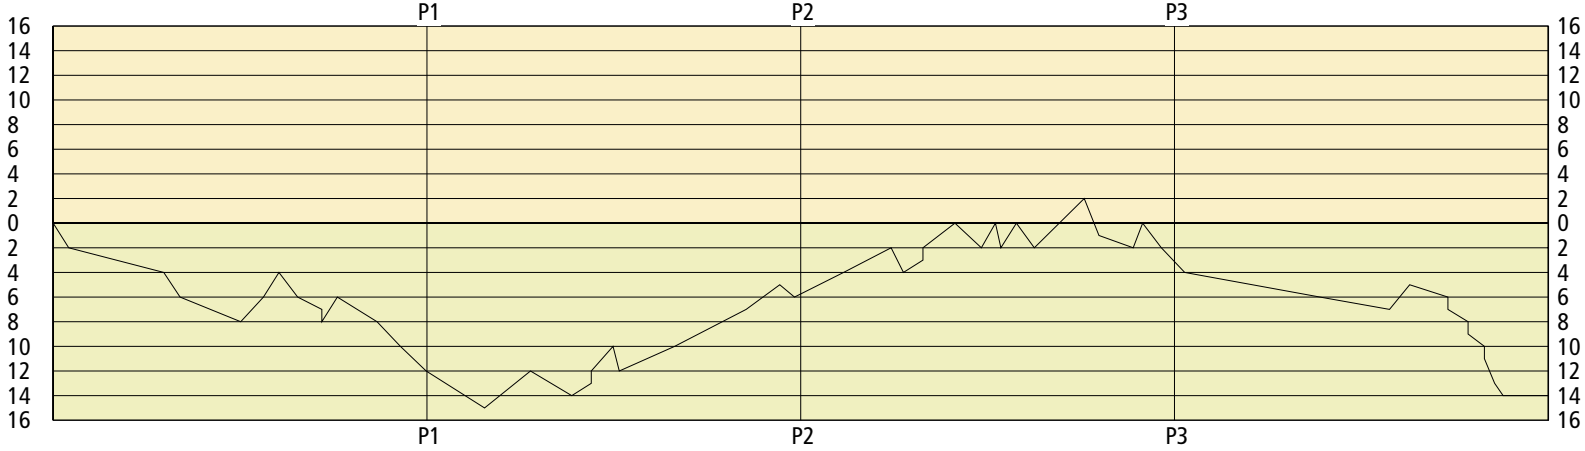

2008 Houchens/KHSAA Girls' Sweet 16 - Scoring Timeline Report
Simon Kenton Lady Pioneers vs. Franklin Simpson Lady Wildcats
DATE: 03/13/2008 TIME: 6:30 pm CST SITE: Diddle Arena, Bowling Green, KY

Lady Pioneers

LEAD TIMELINE

Lady Wildcats

Lady Pioneers ——— SCORING TIMELINE
Lady Wildcats ———